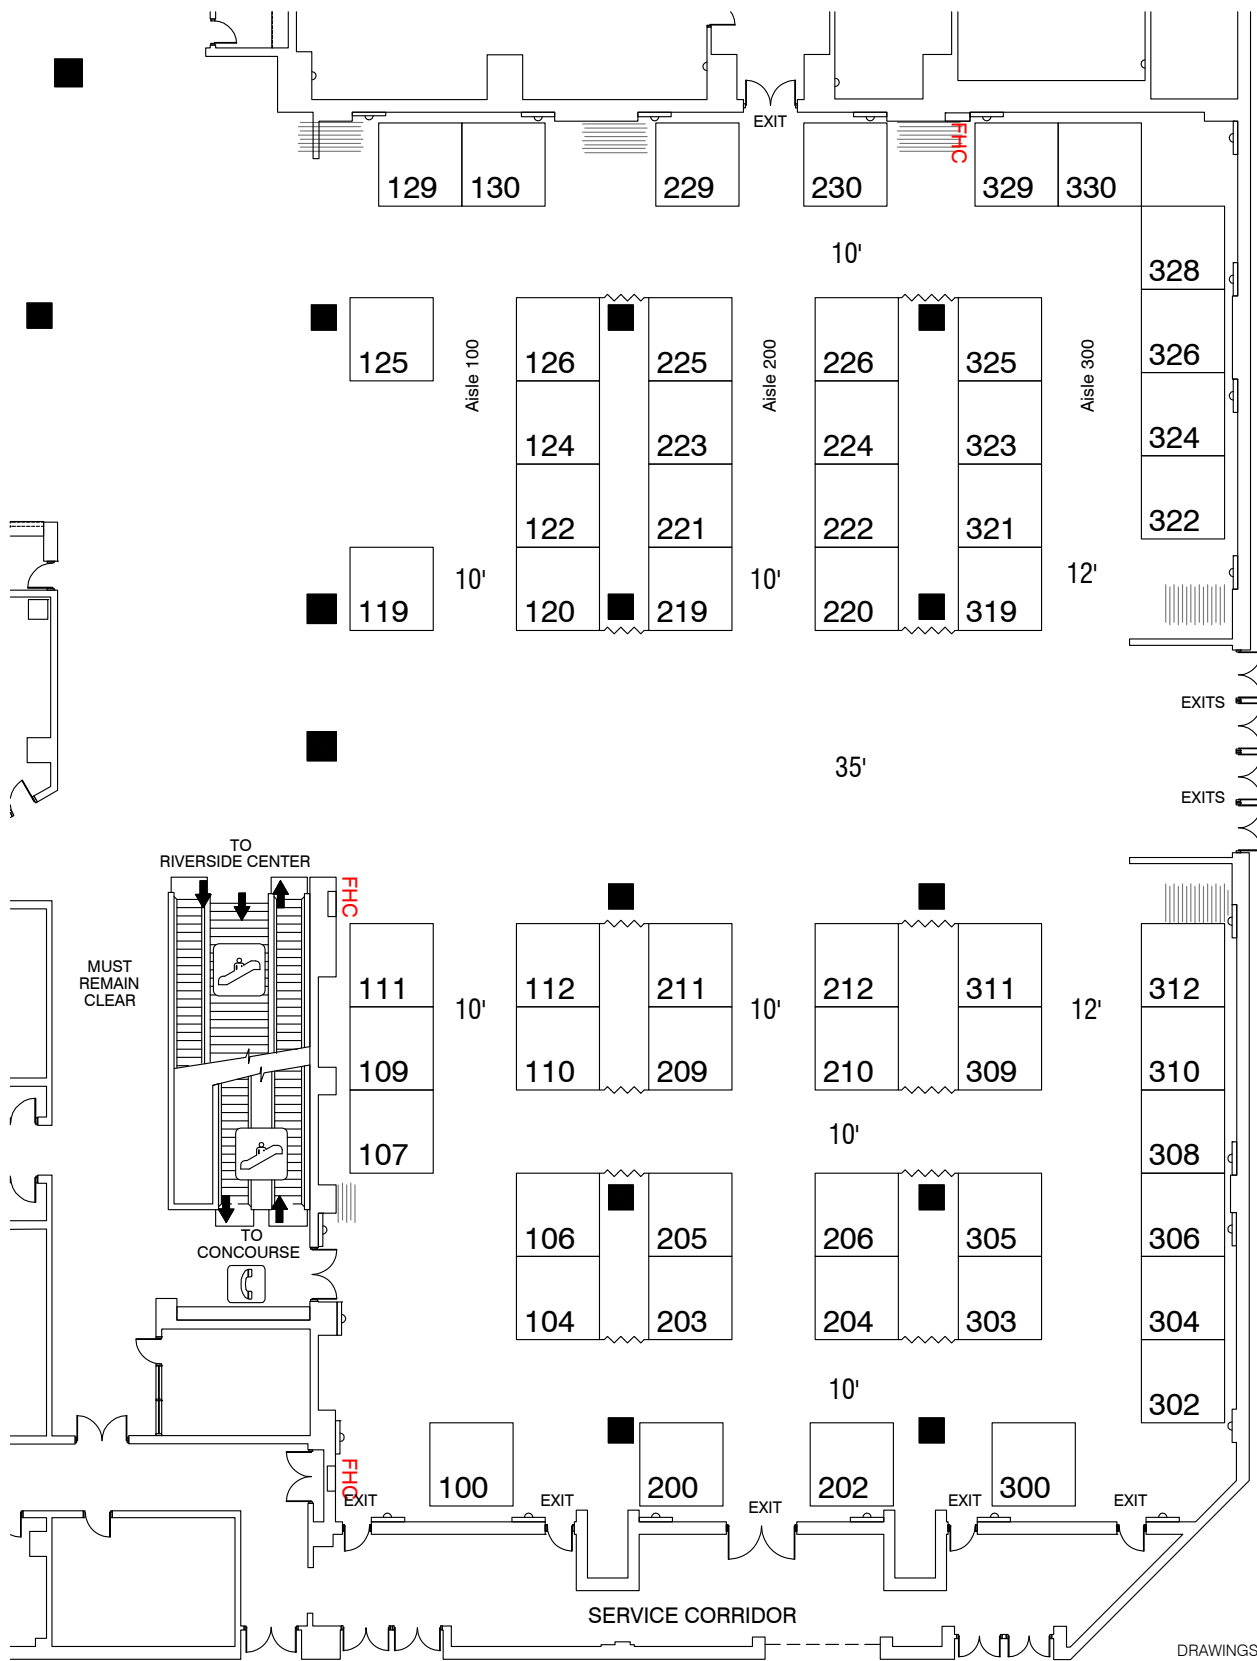

AME 2019 Chicago
Hyatt Regency Chicago
Chicago, Illinois

COLUMBUS HALL

57-10x10 booths
Ceiling height 10'
Aisle widths as noted

DRAWINGS AS OF 8/19/2019 CM

0' 5' 10' 20' 30'

CAPITAL
convention contractors