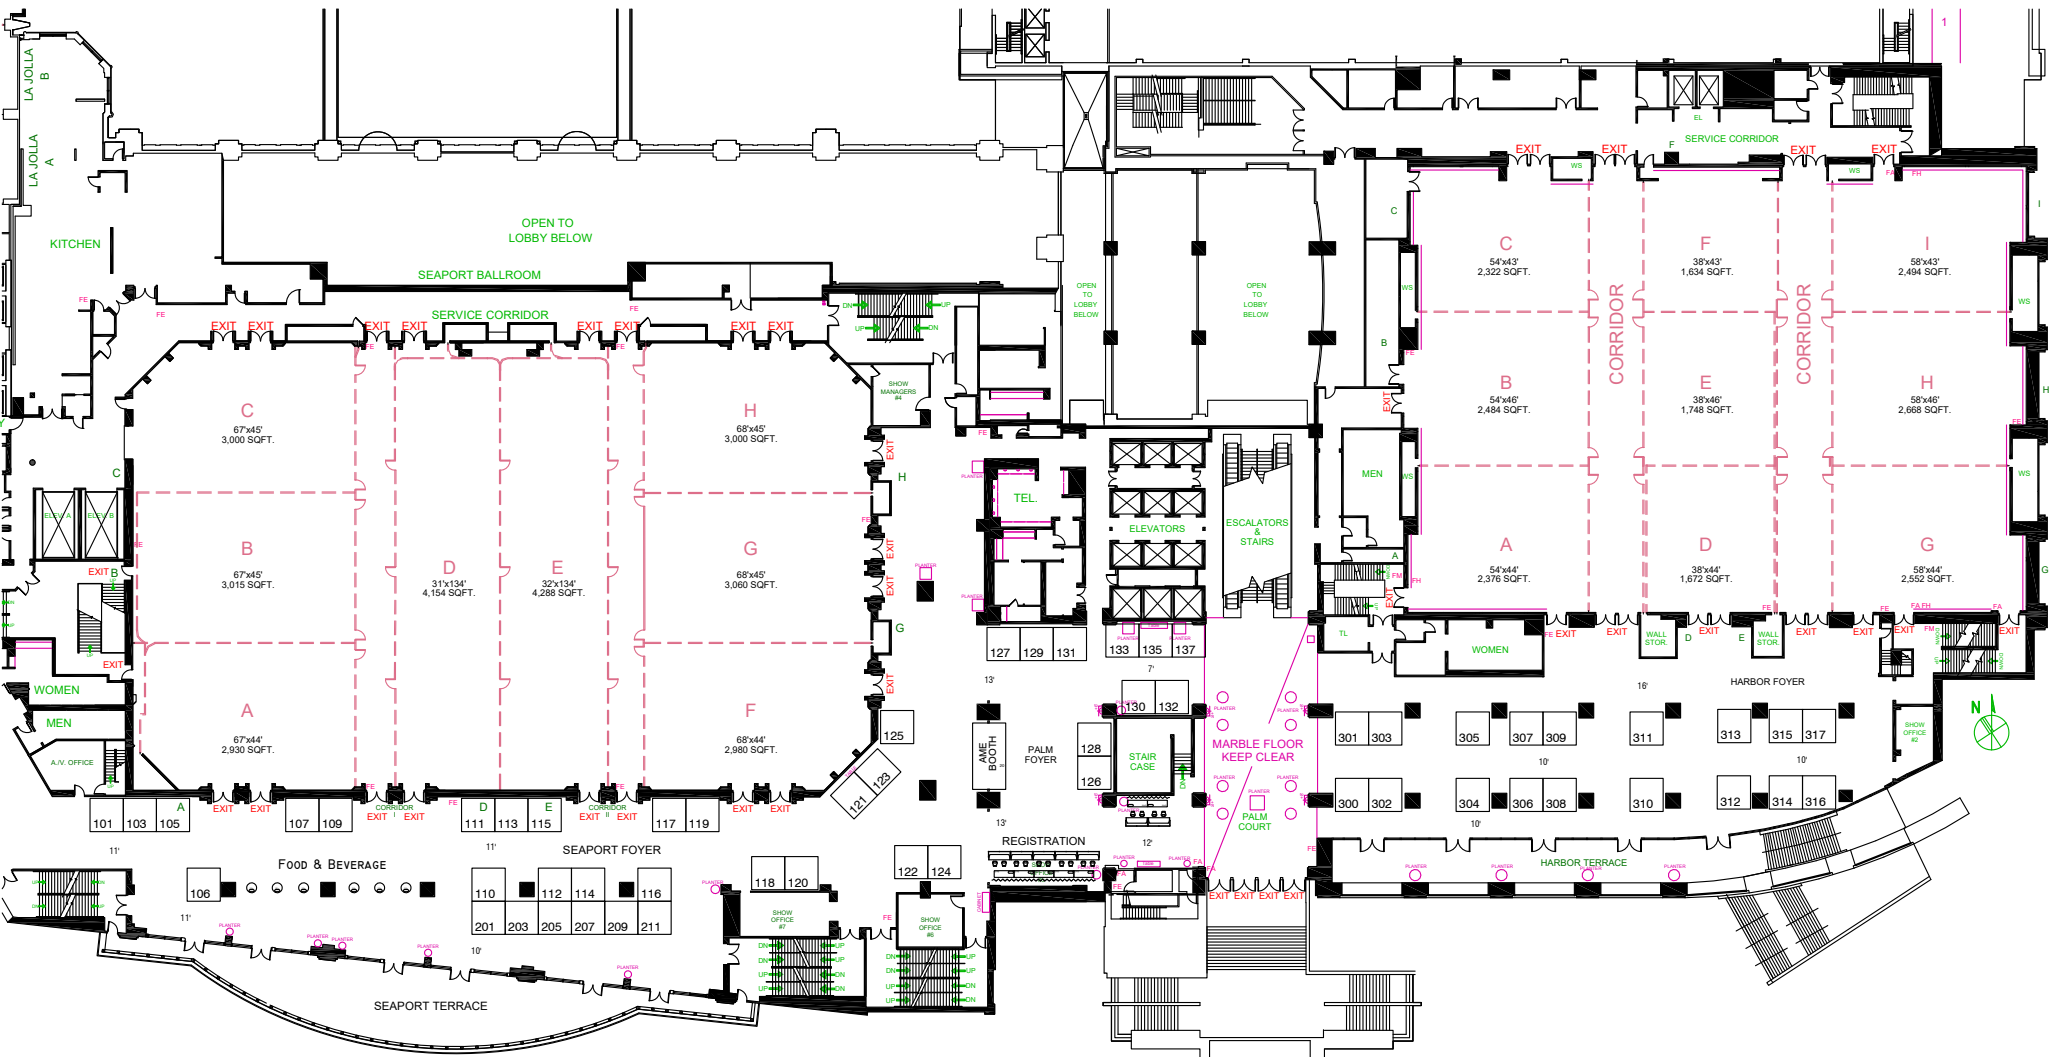

AME 2018  
 October 29-November 1, 2018  
 Manchester Grand Hyatt San Diego  
 San Diego, California

**Seaport Foyer, Palm Foyer,  
 and Harbor Foyer**

56-10x10 booths 1-10x20 booth  
 Aisle widths as noted