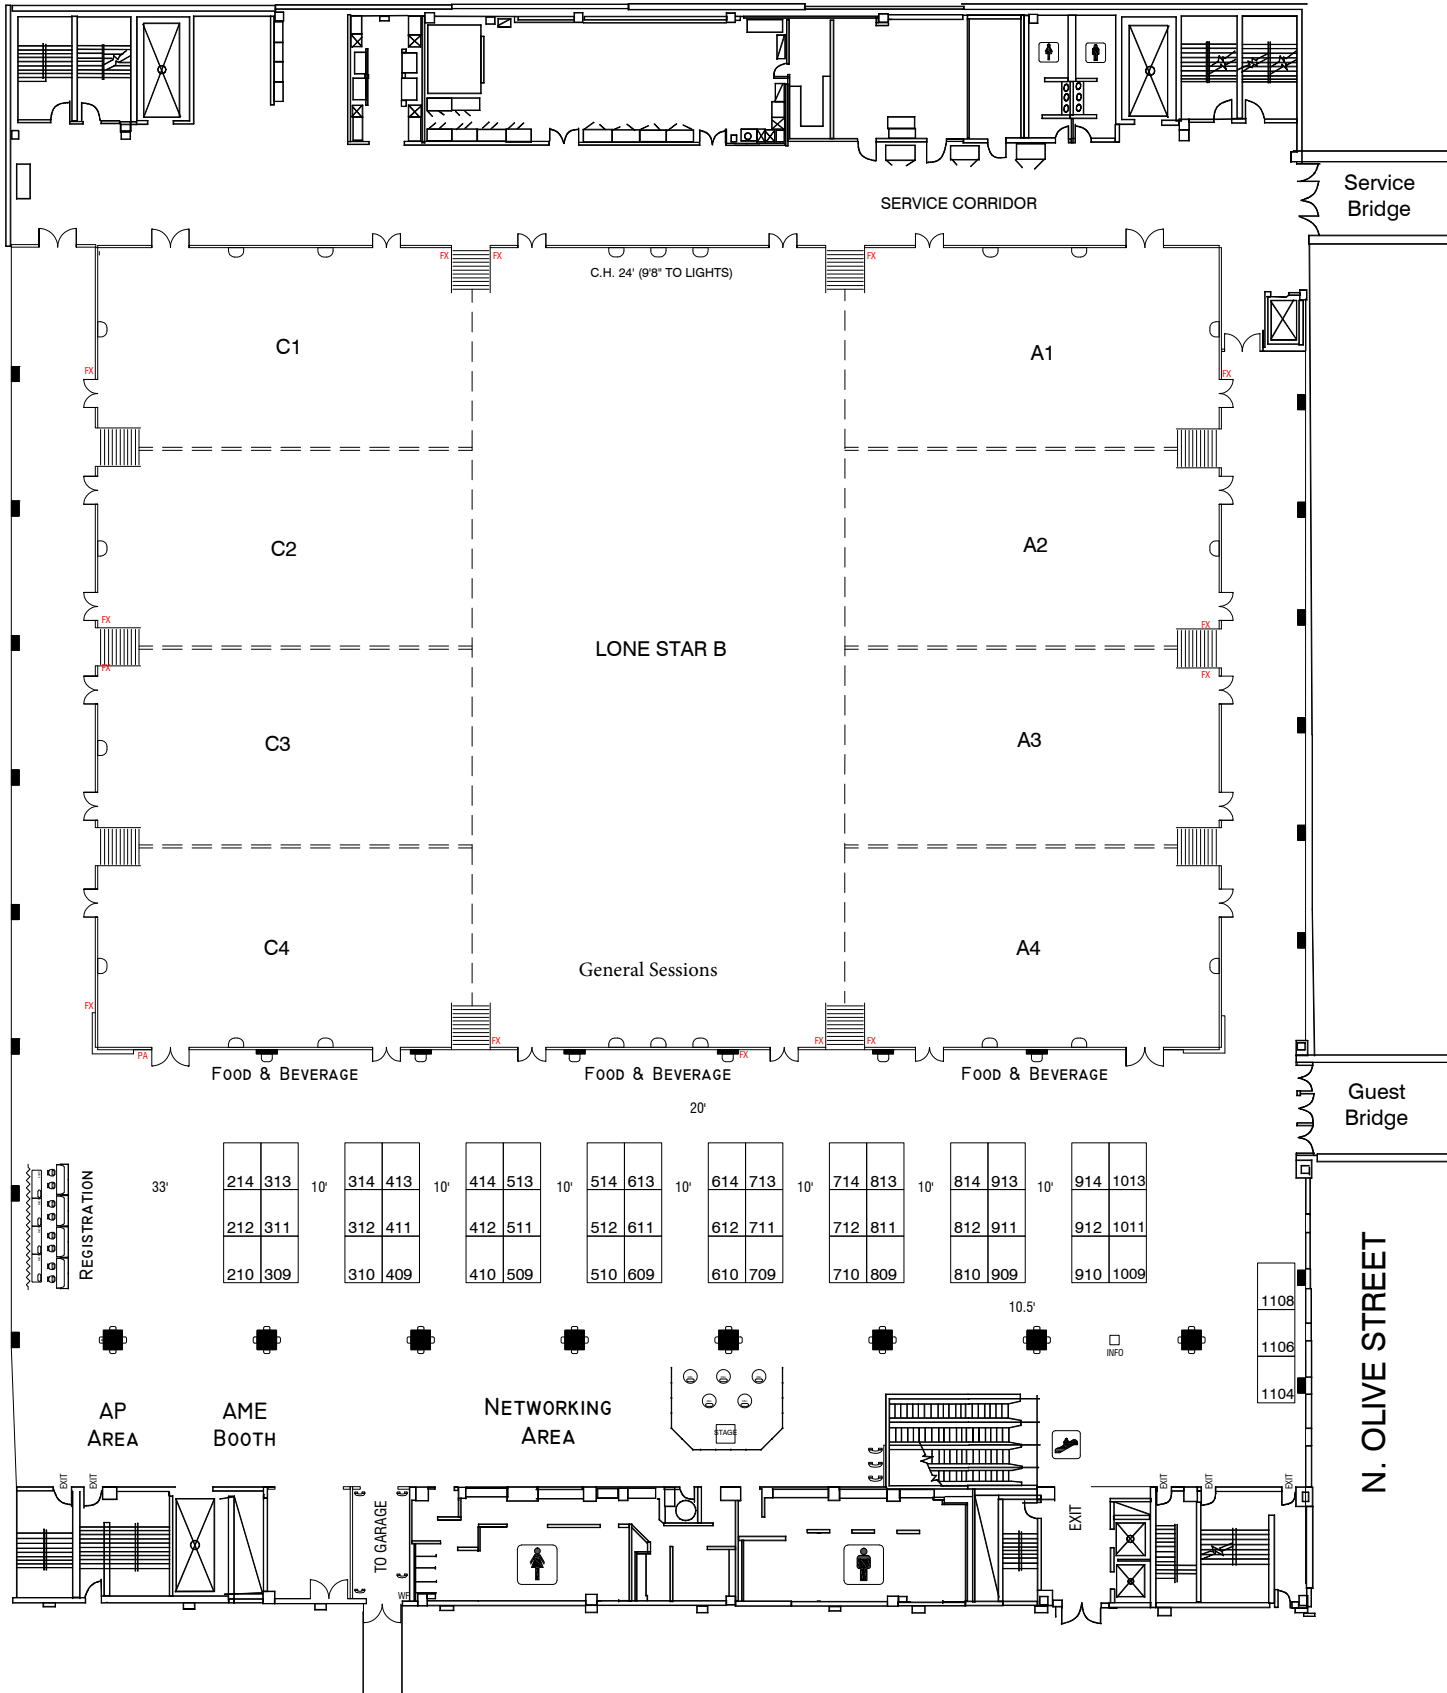

AME Annual Conference
October 17-20, 2022
 Sheraton Dallas • Dallas, Texas

 - 4'2"x4'2" pillar
 - wall sconce

DRAWINGS AS OF 5/4/2022 CM

* Subject to change.