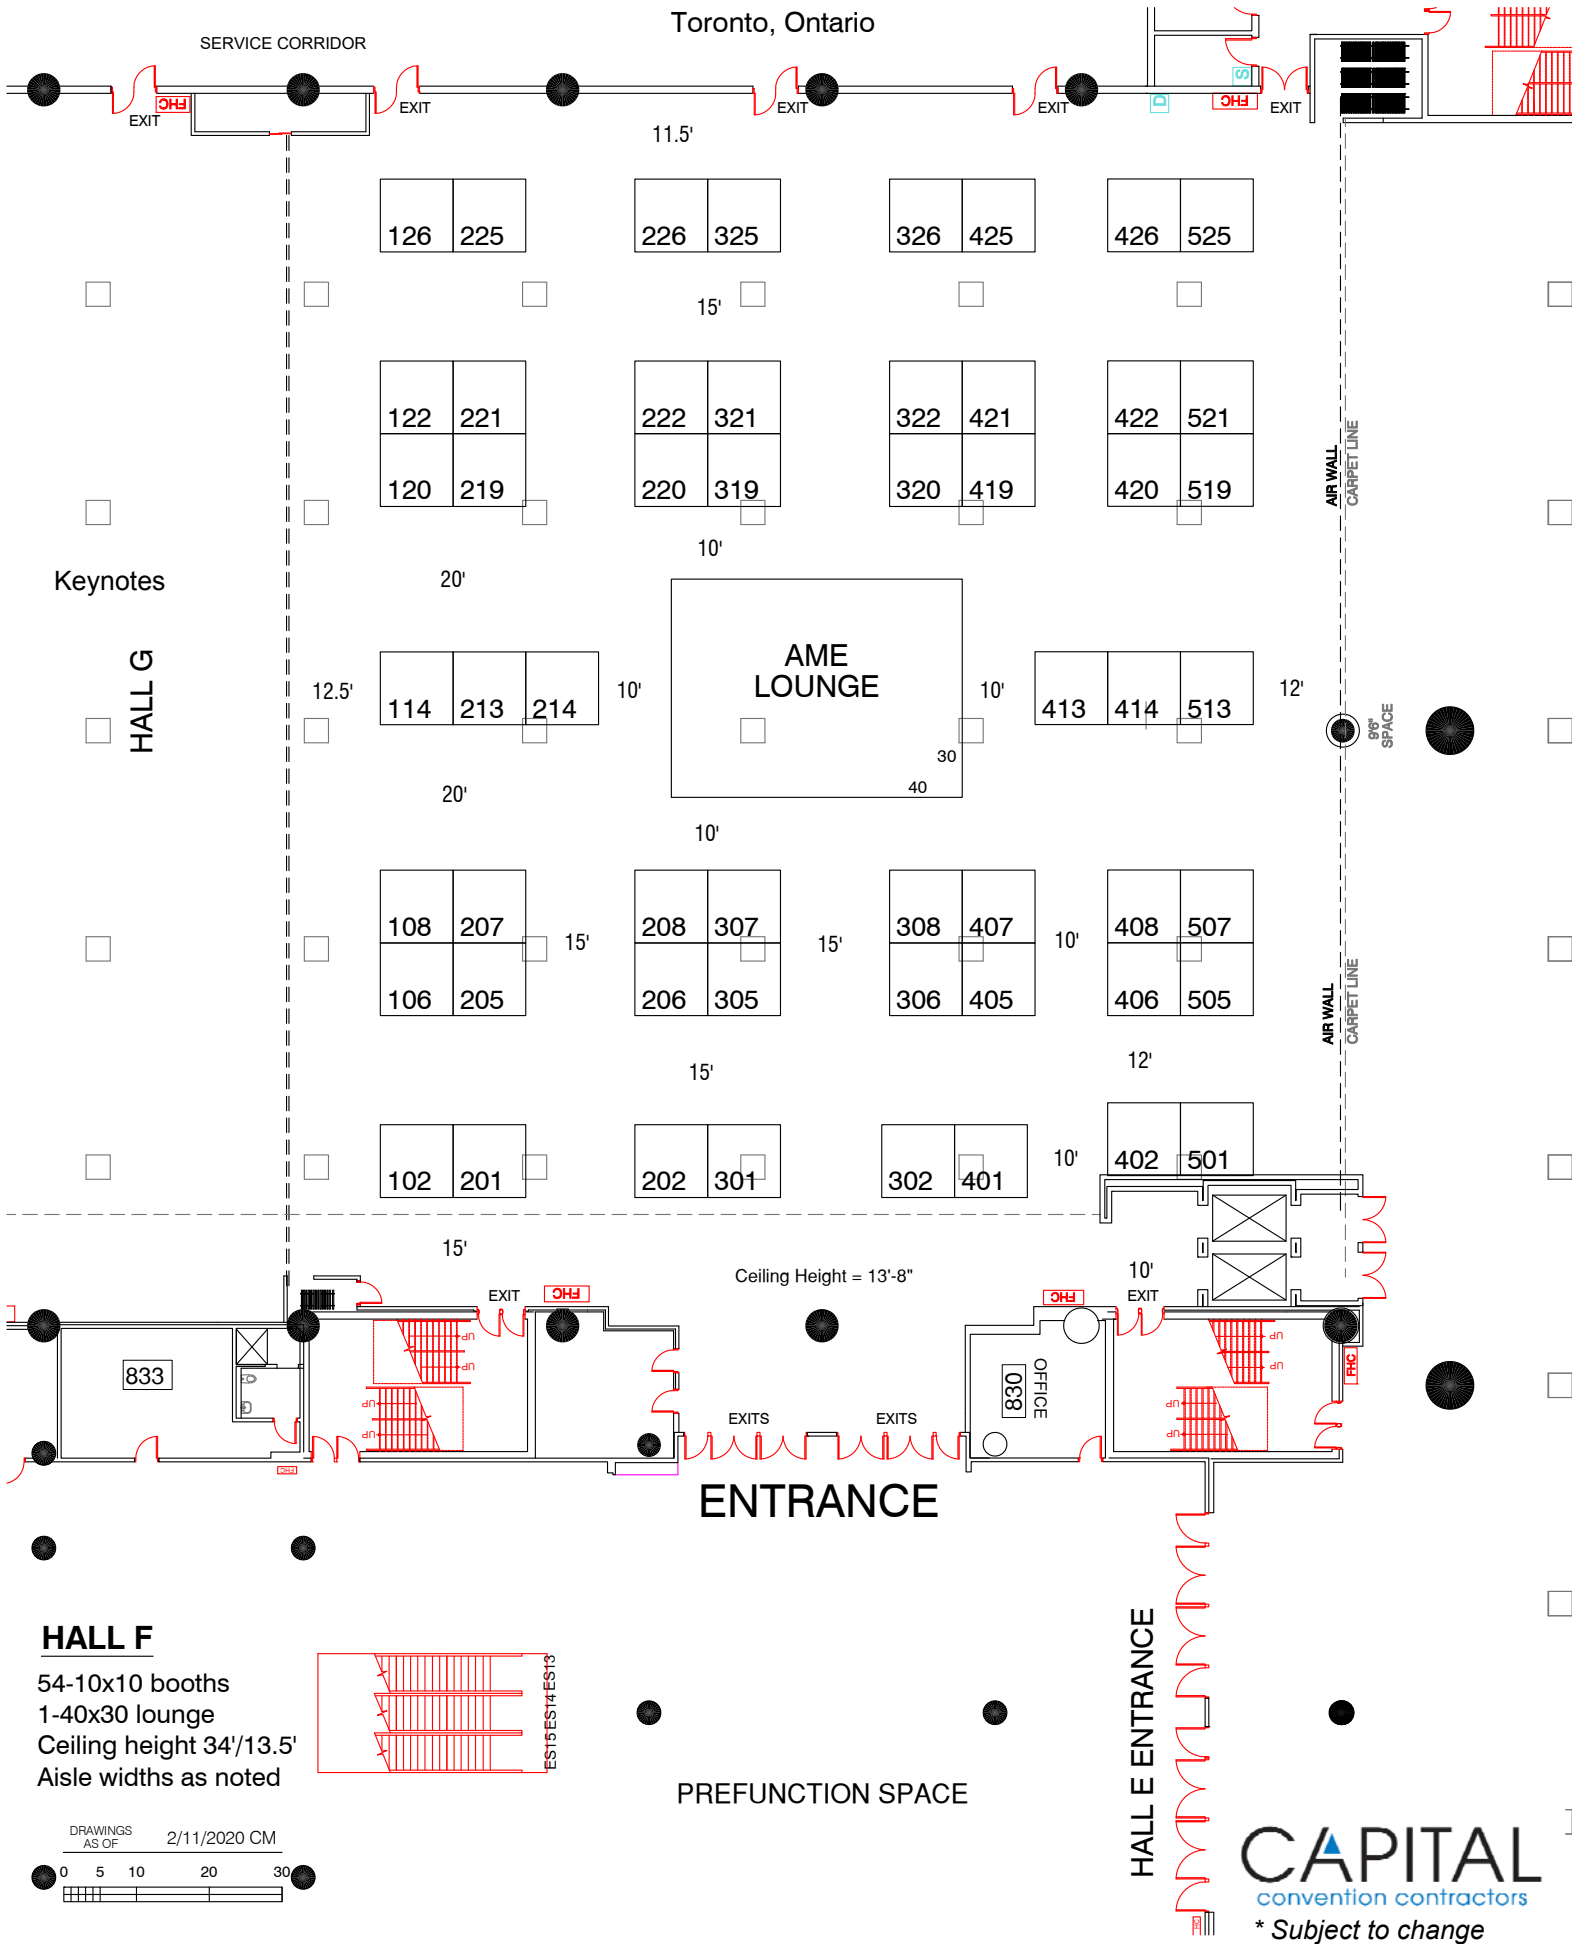

AME Toronto 2020  
 Metro Toronto Convention Centre  
 South Level 800 - Hall F  
 Toronto, Ontario

Keynotes

HALL G

ENTRANCE

**HALL F**

54-10x10 booths  
 1-40x30 lounge  
 Ceiling height 34'/13.5'  
 Aisle widths as noted

PREFUNCTION SPACE

HALL E ENTRANCE